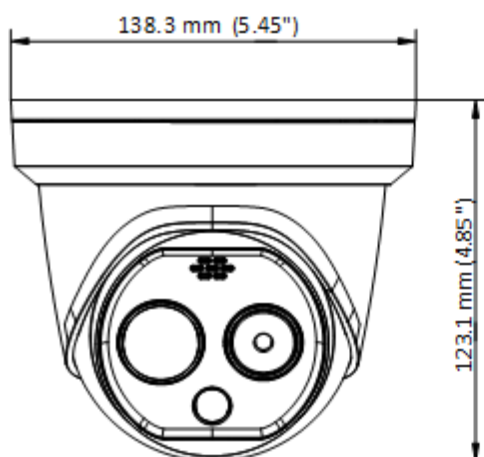

Available Model

DS-2TD1217B-3/PA

Dimension