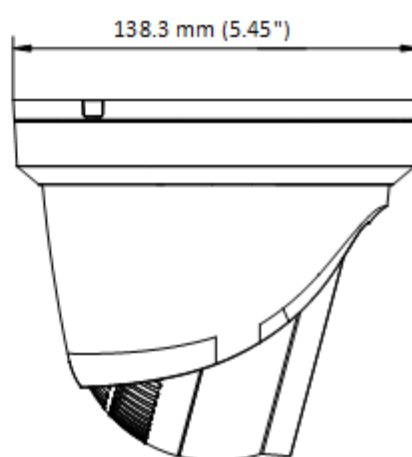

Available Model

DS-2TD1217B-3/PA

Dimension